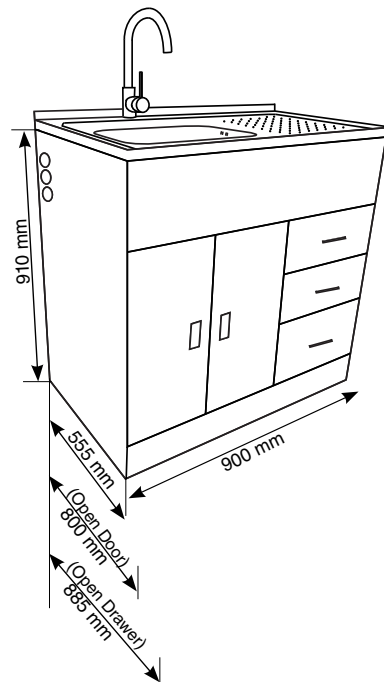

Laundry Stations

Slim Laundry Station

Deluxe Laundry Station

LS-SLIM

LS-6-D

Size	380mm	600mm
S/S bowl capacity	20L	30L
Sound deadening pad	✓	✓
Single lever mixer tap	✓	✓
Control valves supplied	✓	✓
Dual side inlets	✓	✓
Offset sink water basket		✓
White non rot PVC shelf		✓
Twin doors with magnetic catches		✓
Triple drawer storage		

Laundry Station

Deluxe Laundry Station

Laundry Stations

380mm Slim Laundry Station
LS-SLIM

600 Deluxe Laundry Station
LS-6-D

LS-9-D

900mm
30L
✓
✓
✓
✓
✓
✓
✓
✓

900 Deluxe Laundry Station
LS-9-D