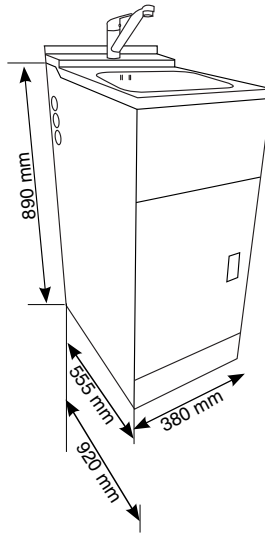

Laundry Stations

Slim Laundry Station

Deluxe Laundry Station

LS-SLIM

LS-6-D

Size	380mm	600mm
S/S bowl capacity	20L	30L
Sound deadening pad	✓	✓
Single lever mixer tap	✓	✓
Control valves supplied	✓	✓
Dual side inlets	✓	✓
Offset sink water basket		✓
White non rot PVC shelf		✓
Twin doors with magnetic catches		✓
Triple drawer storage		

Laundry Station

Deluxe Laundry Station

Laundry Stations

380mm Slim Laundry Station
LS-SLIM

600 Deluxe Laundry Station
LS-6-D

LS-9-D

900mm
30L
✓
✓
✓
✓
✓
✓
✓
✓

900 Deluxe Laundry Station
LS-9-D