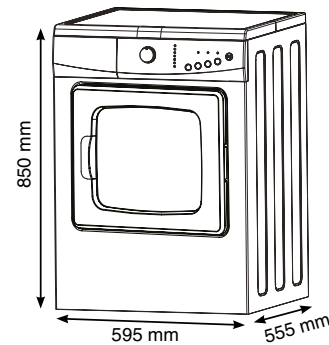

Tumble Dryer

6kg Tumble Dryer
PT-F6-W