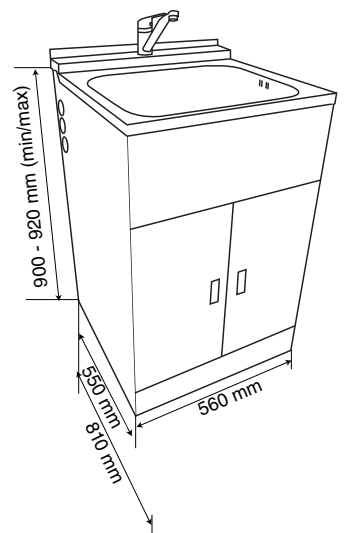

Laundry Stations

Slim Laundry Station

Deluxe Laundry Station

LS-SLIM

LS-6-D

Size	380mm	600mm
S/S bowl capacity	20L	30L
Sound deadening pad	✓	✓
Single lever mixer tap	✓	✓
Control valves supplied	✓	✓
Dual side inlets	✓	✓
Offset sink water basket		✓
White non rot PVC shelf		✓
Twin doors with magnetic catches		✓
Triple drawer storage		

Laundry Station

Deluxe Laundry Station

Laundry Stations

380mm Slim Laundry Station
LS-SLIM

600 Deluxe Laundry Station
LS-6-D

LS-9-D

900mm
30L
✓
✓
✓
✓
✓
✓
✓
✓

900 Deluxe Laundry Station
LS-9-D