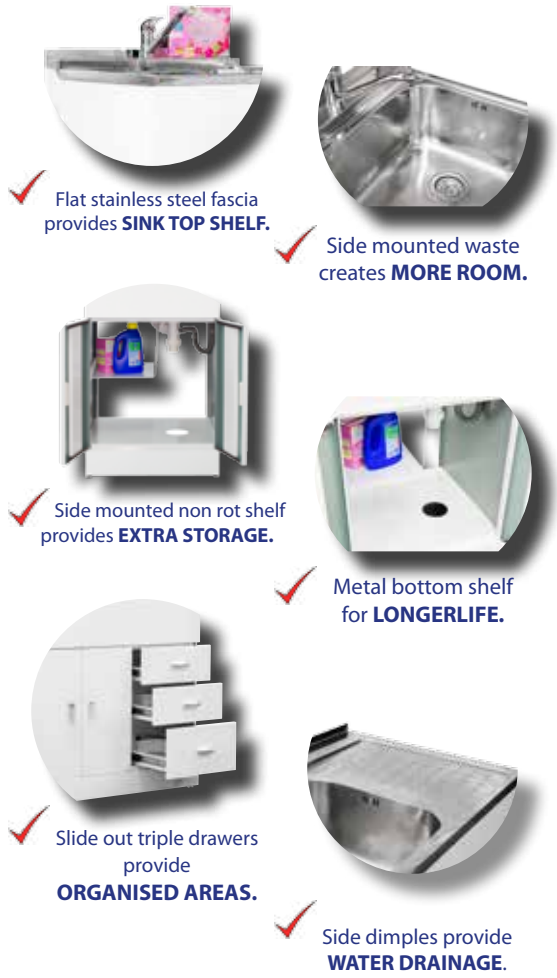

Tumble Dryer

6kg Tumble Dryer
PT-F6-W

Front Loader

Front Loader 7kg Washing Machine
PW-F7-W

Front Loader 8.5kg Washing Machine
PW-F85-W

Other Products

✓ Flat stainless steel fascia provides **SINK TOP SHELF.**

✓ Side mounted waste creates **MORE ROOM.**

✓ Side mounted non rot shelf provides **EXTRA STORAGE.**

✓ Metal bottom shelf for **LONGER LIFE.**

✓ Slide out triple drawers provide **ORGANISED AREAS.**

✓ Side dimples provide **WATER DRAINAGE.**

Parmco's laundry stations share many standard features and are made to the highest quality standards, ensuring an easy to use and storage friendly space so you can spend less time on laundry and more time on enjoying other things.

Laundry Stations

Slim Laundry Station

Deluxe Laundry Station

LS-SLIM

LS-6-D

Size	380mm	600mm
S/S bowl capacity	20L	30L
Sound deadening pad	✓	✓
Single lever mixer tap	✓	✓
Control valves supplied	✓	✓
Dual side inlets	✓	✓
Offset sink water basket		✓
White non rot PVC shelf		✓
Twin doors with magnetic catches		✓
Triple drawer storage		