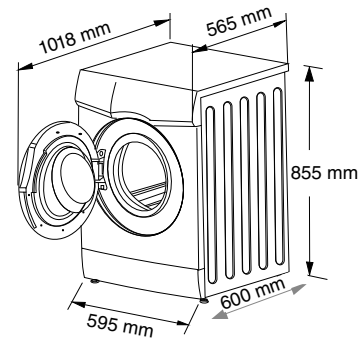

Front Loader

Front Loader 7kg Washing Machine
PW-F7-W