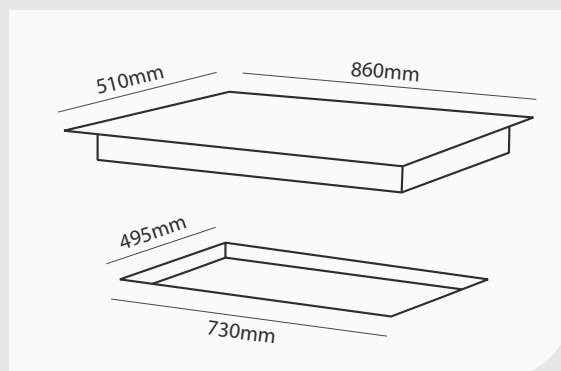

Impressive 7 Year Warranty

Note: 7 year warranty is for domestic use only.
For more information visit www.parmco.co.nz.

PARMCO

Inspiring kitchens, entertaining homes

AVAILABLE NOW

Ask your local Parmco Representative for Pricing