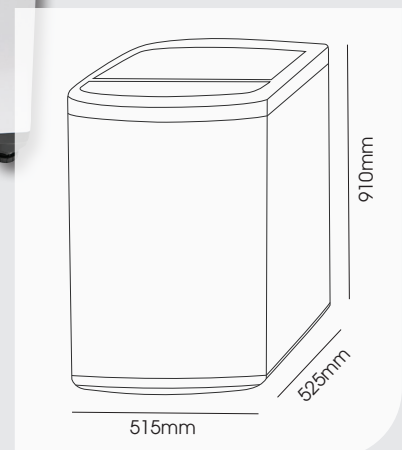

Our latest addition. Inspiring designs for New Zealand Laundrys

5.5KG TOP LOADER WASHING MACHINE WM55WT

- Total Capacity 5.5KG
- 8 Programmes
- Child Lock
- Delay Start Function
- Auto Balance System
- Drum Clean System
- Auto Power Off
- Water Blow Pulsator
- Energy Rating 426kWh (2 star)
- Water Rating 78L per wash (3 star)