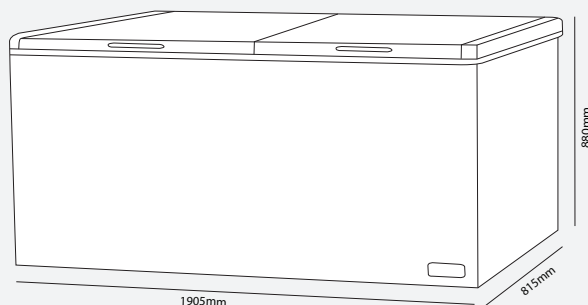

Your Mega Storage

For those even larger cuts of meat.

Chest Freezer

688L WHITE

CF688W

- 688L White Freezer
- Electronic Temperature Control
- Direct Cooling
- Manual Defrosting
- Adjustable Legs
- Plastic Basket
- Rollers
- Hinges at Rear
- Energy Rating: 3 Star