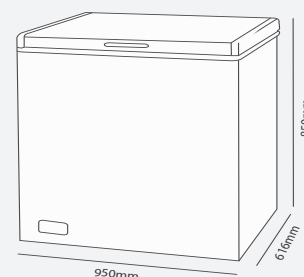

Your Storage answer. For constant growing families.

Chest Freezer

246L WHITE

CF246W

- 246L White Freezer
- Mechanical Temperature Control
- Direct Cooling
- Hinges at Rear
- Waste Disposal Device
- Rollers
- Adjustable Legs
- Direct Cooling
- Wire Basket
- Energy Rating: 3 Star

This mid-size Chest Freezer provides a great solution for growing families in need to store frozen food. With a roller wheel on one end moving the unit is quick and easy, a great value freezer. Available in White.