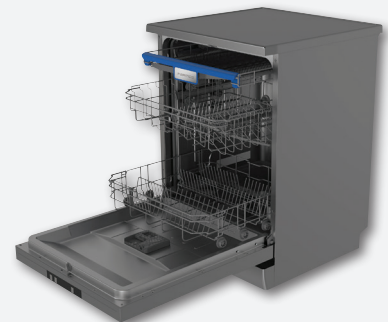

Your Reliable answer.
Life's too short to do
the dishes.

Dishwasher

600MM FREESTANDING
STAINLESS STEEL
DIGITAL, LED

DW6SL

- 15 Place Setting
- 5 Programmes
- Digital Controls
- LED Display
- Dual Zone Wash
- Dry Plus Function
- Adjustable Top Basket
- Third Layer Cutlery Tray
- Flood Safety Protection
- Water Rating: 4.5 Star (12.48L)
- Energy Rating: 3.5 Star (176kWh)
- Noise: 49dB

Designed to deliver exceptional results, this Parmco dishwasher features a 4.5 star water rating and a 3.5 star energy rating, plus a dual zone wash programme, helping you save on both energy and water consumption. Also featuring the dry plus function, and a third layer cutlery tray for every day conveniences. Too much!