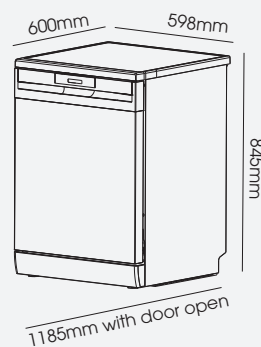

Your Reliable answer.
Life's too short to do
the dishes.

Dishwasher

600MM FREESTANDING
STAINLESS STEEL
DIGITAL, LED

DW6SL

- 15 Place Setting
- 5 Programmes
- Digital Controls
- LED Display
- Dual Zone Wash
- Dry Plus Function
- Adjustable Top Basket
- Third Layer Cutlery Tray
- Flood Safety Protection
- Water Rating: 4.5 Star (12.48L)
- Energy Rating: 3.5 Star (176kWh)
- Noise: 49dB