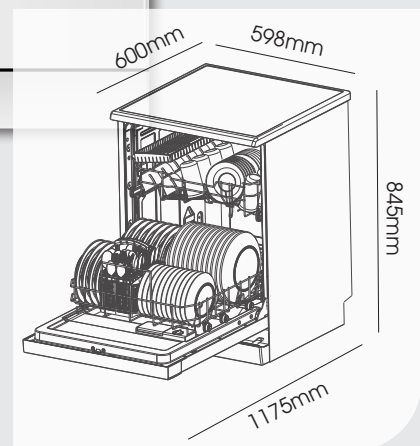

Our latest addition. Inspiring designs for New Zealand Kitchens.

600MM ECONOMY DISHWASHER WHITE DW6WE

- 12 Place Setting
- 5 Programmes
- Easy to use control
- Delayed start option
- Half Load option
- Child Lock
- LED Lights
- Flood Safety Protection
- Water Rating: 4.5 Star (11L)
- Energy Rating: 3 Star (267kWh)
- Noise: 52dB

Impressive 7 Year Warranty

Note: 7 year warranty is for domestic use only.
For more information visit www.parmco.co.nz

AVAILABLE NOW

Ask your local Parmco representative for pricing.

PARMCO

Inspiring kitchens, entertaining homes