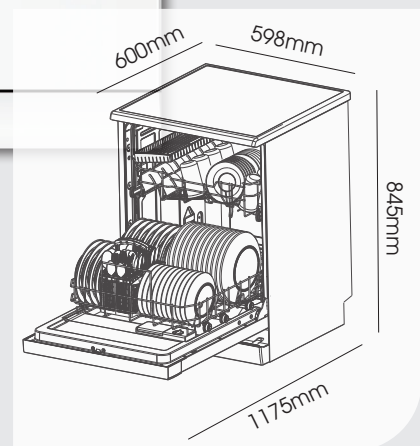

Our latest addition. Inspiring designs for New Zealand Kitchens.

600MM ECONOMY PLUS DISHWASHER - WHITE DW6WP

- 14 Place Setting
- 7 Programmes
- Easy to use control
- Delayed start option
- Half Load option
- Child Lock
- LED Lights
- Flood Safety Protection
- Extra Drying Function
- Water Rating: 4.5 Star (12.7L)
- Energy Rating: 3 Star (320kWh)
- Noise: 52dB

Impressive 7 Year Warranty

Note: 7 year warranty is for domestic use only.
For more information visit www.parmco.co.nz

AVAILABLE NOW

Ask your local Parmco representative for pricing.

PARMCO

Inspiring kitchens, entertaining homes