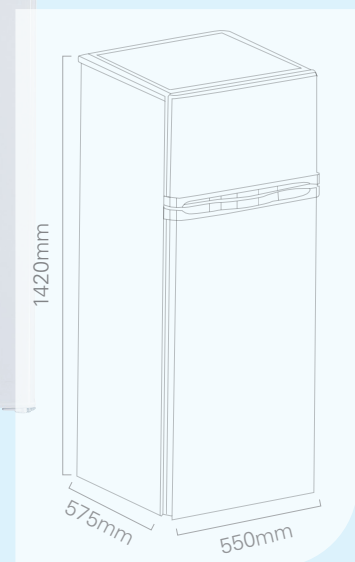

Our latest addition. Inspiring designs for New Zealand kitchens.

206L FRIDGE/FREEZER TOP MOUNT, WHITE FR-206WTM-FF

- Total Capacity 206L
- Fridge Capacity 168L
- Freezer Capacity 38L
- Mechanical Temperature Control
- Internal Fridge Light
- Vegetable Draw
- Right hand side hinge
- Automatic Defrost
- Adjustable Legs
- Energy Rating 370kWh (2 Star)

Impressive 7 Year Warranty

Note: 7 year warranty is for domestic use only.
For more information visit www.parmco.co.nz

AVAILABLE NOW

Ask your local Parmco representative for pricing.

PARMCO

Inspiring kitchens, entertaining homes