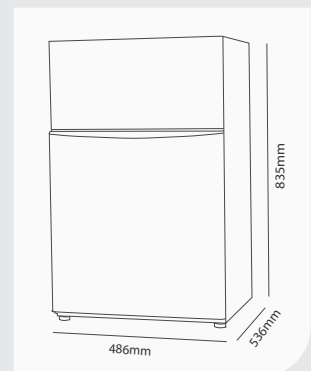

## 86L UNDER BENCH FRIDGE FREEZER WHITE FR86WUBFF

- Total Capacity 86L
- Fridge Capacity 60L
- Freezer Capacity 26L
- Mechanical Temperature Control
- Internal Fridge Light
- Can Dispenser
- Reversible Door
- Manual Defrost
- Energy Rating 186kWh (2.5 Star)
- 7 Year Warranty