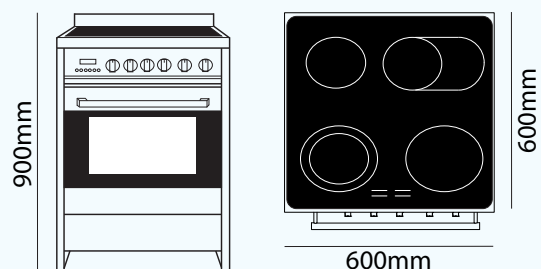

Our latest addition. Inspiring designs for New Zealand kitchens.

600MM 70 LITRE CERAMIC FREESTANDING STOVE BLACK FS 600-BKC

- 8 Functions
- Electric Oven / Ceramic Cook Top
- 70L Capacity
- Knob Control
- Electric Timer
- Triple Glazed Door
- 32A Electrical outlet
- Energy Efficiency: European A-level
- Utility Drawer

Impressive 7 Year Warranty

Note: 7 year warranty is for domestic use only.
For more information visit www.parmco.co.nz

AVAILABLE NOW

Ask your local Parmco
representative for pricing.

PARMCO

Inspiring kitchens, entertaining homes