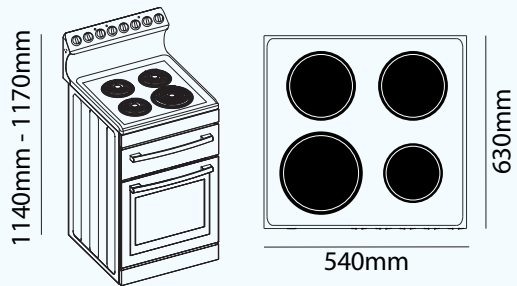

Impressive 7 Year Warranty

Note: 7 year warranty is for domestic use only.
For more information visit www.parmco.co.nz

AVAILABLE NOW

Ask your local Parmco representative for pricing.

PARMCO

Inspiring kitchens, entertaining homes