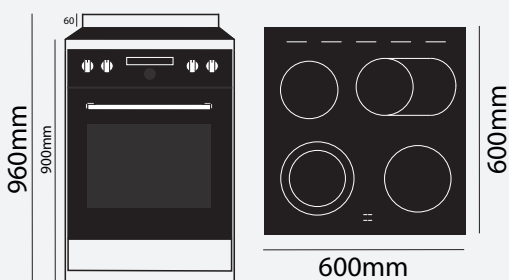

### 600MM FREESTANDING GLASS CERAMIC

FS600GC02

- 16 Functions
- Ceramic Cooktop
- Electric Oven
- Glass Front
- Oven Capacity 76L
- Digital Timer
- Knob Controls
- Triple Glazed Door
- Catalytic Self Cleaning Panels
- 600w x 600d x 900h mm
- 7 Year Warranty

This impressive new total glass front ceramic cooktop combination oven, provides a sense of sophistication and stylish appearance for your home. Offering 16 functions, a large 76 litre usable oven capacity and triple glazed glass.