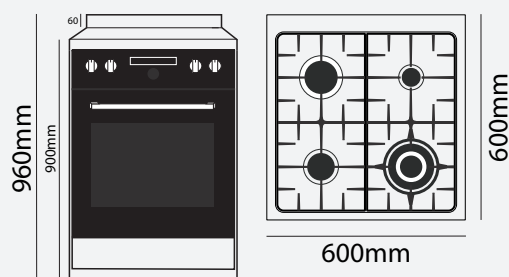

Your reliable answer.
Life is busy and time is
in demand.

Stove

600MM FREESTANDING GLASS GAS

FS600GG02

- 16 Functions
- Gas Cooktop
- Electric Oven
- Glass Front
- Oven Capacity 76L
- Digital Timer
- Knob Controls
- Triple Glazed Door
- Catalytic Self Cleaning Panels
- 600w x 600d x 900h mm
- 7 Year Warranty

Bring a refined, contemporary statement to your kitchen with this impressive total glass front gas cooktop combination oven. Designed to elevate the look of your home with a sense of sophistication and style. Offering 16 functions, a large 76 litre usable oven capacity and triple glazed glass.