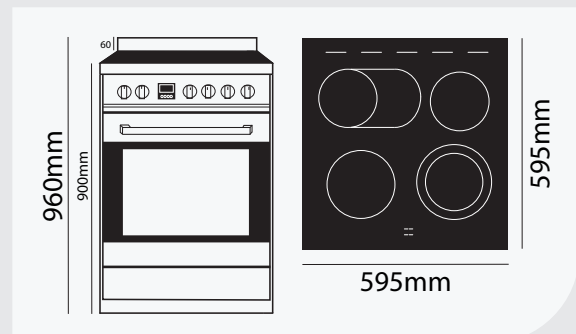

Our latest addition. Inspiring designs for New Zealand Kitchens.

FREESTANDING STOVE 600MM STAINLESS CERAMIC TOP FS600SC

- 8 Functions
- Electric Oven / Ceramic Cooktop
- 76L Capacity
- Digital Timer
- Knob Control
- Utility Drawer
- Triple Glazed Door
- Cool Touch Door Technology
- Catalytic Self-Cleaning Panels