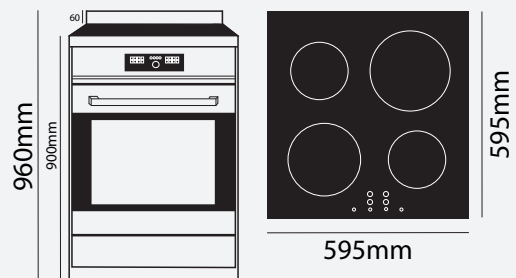

Your reliable answer.
Life is busy and time
in demand.

Stove

600MM FREESTANDING INDUCTION STOVE

FS600SI

- 8 Functions
- Induction Cooktop
- Electric Oven
- Oven Capacity 76L
- Digital Timer
- Knob Controls
- Triple Glazed Door
- Catalytic Self Cleaning Panels
- 595w x 595d x 960h mm
- 7 Year Warranty