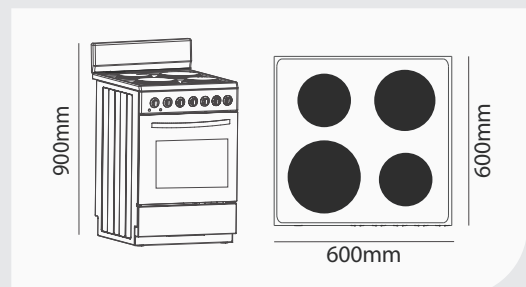

Impressive 7 Year Warranty

Note: 7 year warranty is for domestic use only.
For more information visit www.parmco.co.nz

AVAILABLE NOW

Ask your local Parmco
representative for pricing.

PARMCO

Inspiring kitchens, entertaining homes