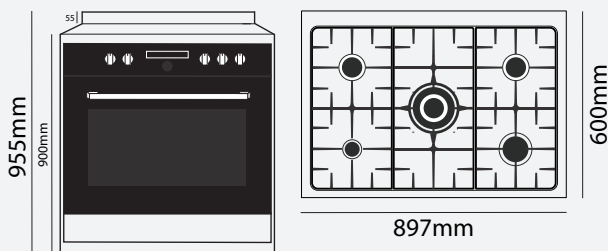

Your Reliable answer.
Life is busy and time is in demand.

PARMCO

STOVE

900MM FREESTANDING GLASS GAS

FS900GG

- 16 Functions
- Gas Cooktop
- Electric Oven
- Glass Front
- Oven Capacity 123L
- Digital Timer
- Knob Controls
- Triple Glazed Door
- Catalytic Self Cleaning Panels
- 897w x 600d x 955h mm
- 7 Year Warranty

A fast and reliable solution for your kitchen..

This impressive new total glass front gas cooktop 900mm combination oven, provides a sense of sophistication and stylish appearance for your home. Offering 16 functions, a large 123 litre usable oven capacity and triple glazed glass, this stove is ideal for large family meals or or multiple dishes at once.