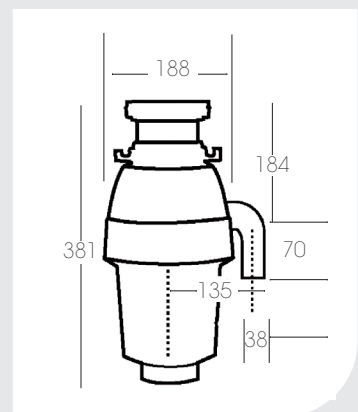

Our latest addition. Inspiring designs for New Zealand Kitchens.

MID DUTY WASTE DISPOSAL GD-3

- 1/2 Horse power, mid duty
- Permanent magent Motor, energy efficient
- Tungsten carbide
- Insulated sound shell for quiet operation
- Mounting speed master system
- Simple installation
- Disposers of corn cobs, cooked fish bones
onion skins.