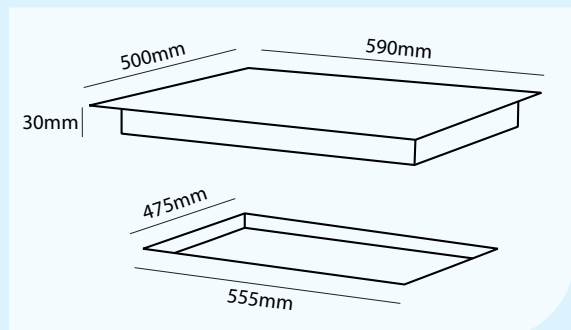

Impressive 7 Year Warranty

Note: 7 year warranty is for domestic use only.
For more information visit www.parmco.co.nz

AVAILABLE NOW

Ask your local Parmco representative for pricing.

PARMCO

Inspiring kitchens, entertaining homes