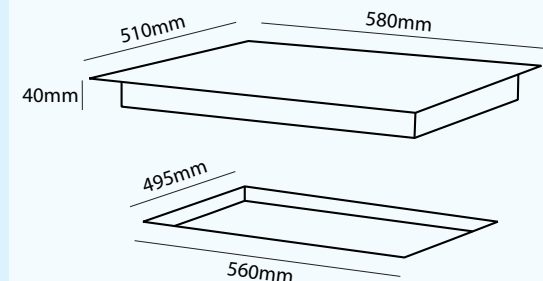

## 600MM GAS HOB 4 BURNER + WOK STAINLESS STEEL HO-2-6S-4G

- Gas Hob
- Knob Control
- Ignition Automatic
- Jetting - LPG or Natural Gas
- 10A Electrical outlet
- Flame failure safety
- Easy Clean Surface
- Low Profile Design