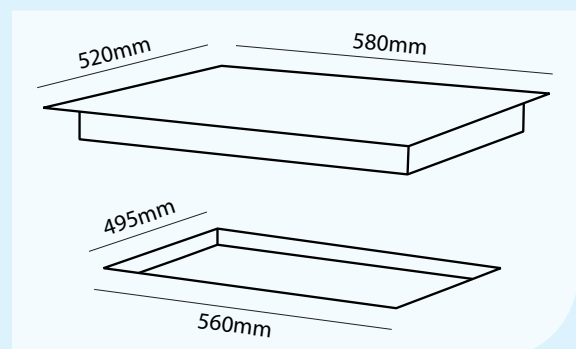

## 600MM GAS HOB 3 BURNER + WOK (1.5KW WOK BURNER) STAINLESS STEEL HO-6-6S-3GW

- Gas Hob
- Knob Control
- Ignition Automatic
- Jetting - LPG or Natural Gas
- WOK Trivet Included
- 10A Electrical outlet
- Flame failure safety
- Easy Clean Surface