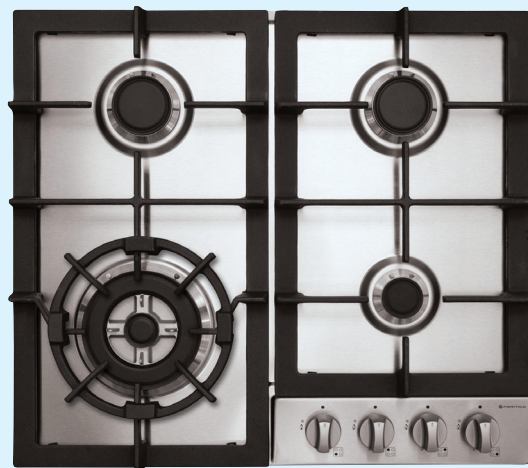

## 600MM GAS HOB 3 BURNER + WOK (1.5KW WOK BURNER) STAINLESS STEEL HO-6-6S-3GW

- Gas Hob
- Knob Control
- Ignition Automatic
- Jetting - LPG or Natural Gas
- WOK Trivet Included
- 10A Electrical outlet
- Flame failure safety
- Easy Clean Surface