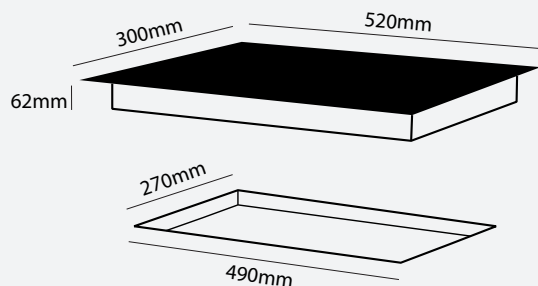

Your easy answer.
Small, compact and just
perfect in size.

COOKTOP

300MM INDUCTION, BLACK 2 ELEMENT / SERIES 3

HO33BI2

- Induction
- Touch Control
- 2 Heat Zone
- Digital Timer
- Child Lock
- Easy Clean Ceramic Surface
- 15A Electrical Outlet
- 7 Year Warranty