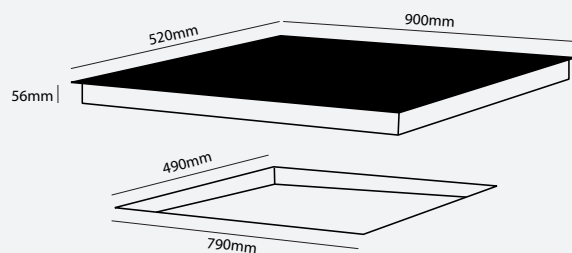

An induction cooktop works by using magnetic energy to heat the pot or pan, put simply – the pot is the element. This 900mm frameless induction cooktop features 5 heating zones and touch controls not to mention an inbuilt timer and child lock function. This is the ultimate for the serious entertainer and beyond.