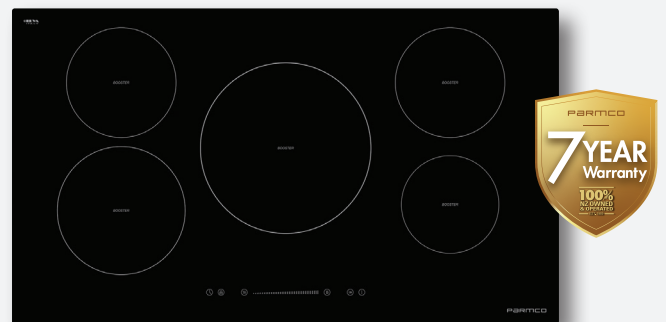

### 900MM BLACK INDUCTION 5 BURNER / SERIES 3

HO39BI5

- Induction Hob
- 9 Power Settings
- Touch Control
- 6 Heating Zones & Heat Indicators
- Digital Timer
- Child Lock
- Excessive Heat Protection
- Heat Indicators
- Easy Clean Surface
- 32A Electrical Outlet

An induction cooktop works by using magnetic energy to heat the pot or pan, put simply – the pot is the element. This 900mm frameless induction cooktop features 5 heating zones and touch controls not to mention an inbuilt timer and child lock function. This is the ultimate for the serious entertainer and beyond.