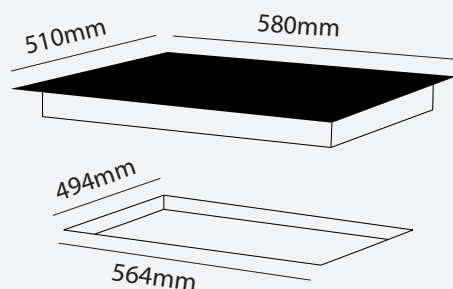

## CERAMIC HOB

600MM FRAMELESS  
TOUCH CONTROL

HX-2-6NF-CER-T

- Ceramic Hob
- 9 Power Settings
- 4 Heating Zones
- Touch Control
- Easy Clean Surface
- Timer
- Child Lock
- Excessive Heat Protection
- Heat Indicators
- Easy Clean Surface
- 25A Electrical Outlet