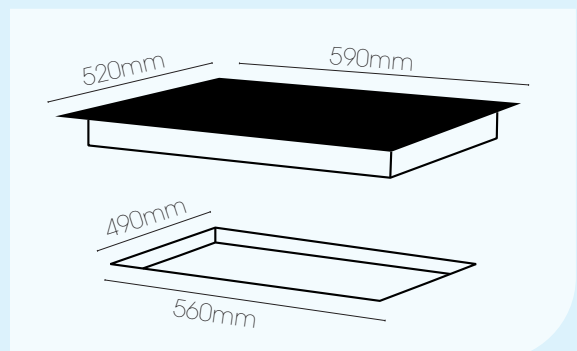

Our latest addition. Inspiring designs for New Zealand Kitchens.

600MM INDUCTION FRAMELESS ZONELESS HOB HX-2-6NF-ZLIND

- Zoneless Induction Hob
- 9 Power Settings
- Touch Control
- Easy Clean Surface
- Timer • Child Lock
- Easy Clean Surface
- Excessive Heat Protection
- Heat Indicators
- 25A Electrical Outlet

Impressive 7 Year Warranty

Note: 7 year warranty is for domestic use only.
For more information visit www.parmco.co.nz

AVAILABLE NOW

Ask your local Parmco representative for pricing.

PARMCO

Inspiring kitchens, entertaining homes