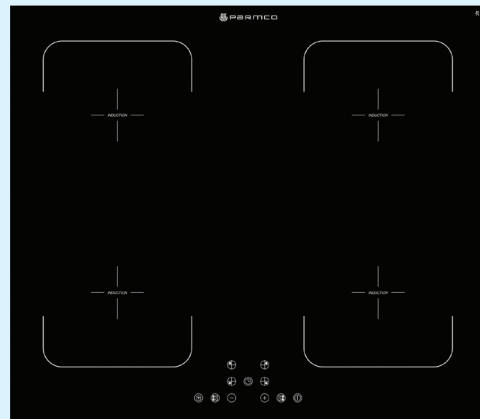

Our latest addition. Inspiring designs for New Zealand Kitchens.

600MM INDUCTION FRAMELESS ZONELESS HOB HX-2-6NF-ZLIND

- Zoneless Induction Hob
- 9 Power Settings
- Touch Control
- Easy Clean Surface
- Timer • Child Lock
- Easy Clean Surface
- Excessive Heat Protection
- Heat Indicators
- 25A Electrical Outlet

Impressive 7 Year Warranty

Note: 7 year warranty is for domestic use only.
For more information visit www.parmco.co.nz

AVAILABLE NOW

Ask your local Parmco representative for pricing.

PARMCO

Inspiring kitchens, entertaining homes