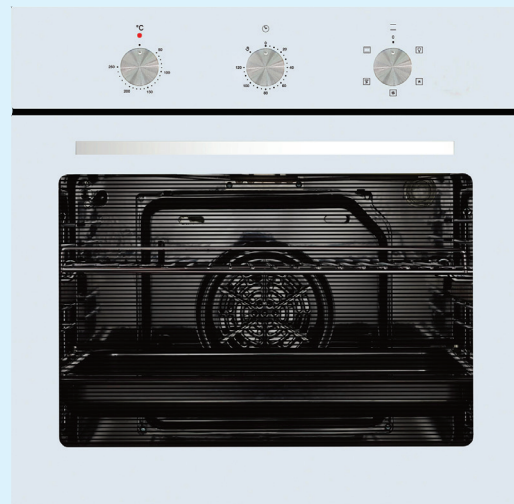

Our latest addition. Inspiring designs for New Zealand kitchens.

600MM 76LITRE OVEN 5 FUNCTION, WHITE OX7-4-6W-5-1

- 5 Functions
- 76L Capacity
- Electric Oven
- Mechanical Timer
- Knob Control
- Triple Glazed Door
- Energy Efficiency: European A-level

Impressive 7 Year Warranty

Note: 7 year warranty is for domestic use only.
For more information visit www.parmco.co.nz

AVAILABLE NOW

Ask your local Parmco representative for pricing.

PARMCO

Inspiring kitchens, entertaining homes