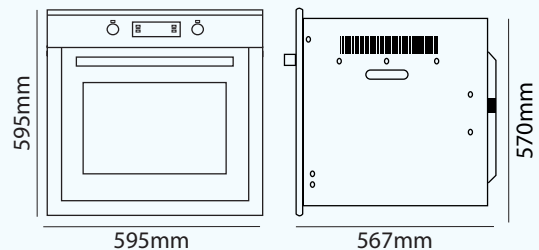

Our latest addition. Inspiring designs for New Zealand kitchens.

600MM 76LITRE OVEN 5 FUNCTION, WHITE OX7-4-6W-5-1

- 5 Functions
- 76L Capacity
- Electric Oven
- Mechanical Timer
- Knob Control
- Triple Glazed Door
- Energy Efficiency: European A-level

Impressive 7 Year Warranty

Note: 7 year warranty is for domestic use only.
For more information visit www.parmco.co.nz

AVAILABLE NOW

Ask your local Parmco representative for pricing.

PARMCO

Inspiring kitchens, entertaining homes