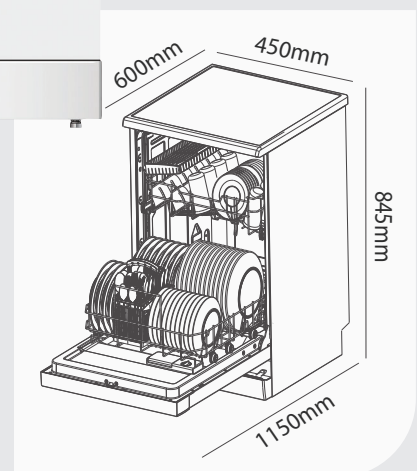

Our latest addition. Inspiring designs for New Zealand Kitchens.

450MM, FREESTANDING DISHWASHER, SLIM ECONOMY - WHITE PD45-SLIM-W-1

- 9 Place Setting
- 6 Programmes
- Easy to use controls
- Delayed start option
- Flood Safety Protection
- Water Rating: 4 Star (9.4L)
- Energy Rating: 3 Star (208kWh)
- Noise: 49dB