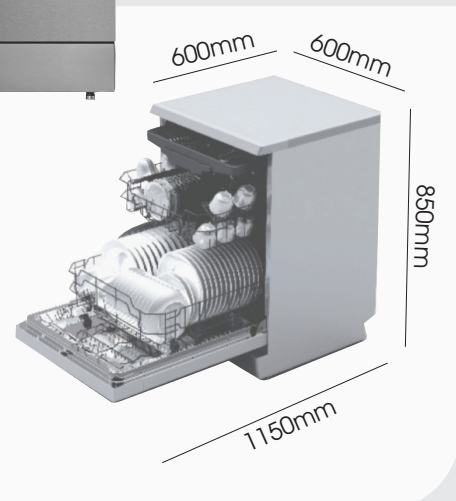

Our latest addition. Inspiring designs for New Zealand Kitchens.

600MM ECONOMY DISHWASHER STAINLESS STEEL PD6-PSDF-2

- 14 Place Setting
- 6 Programmes
- Easy to use control
- Third Layer Cutlery Tray
- Delayed start option
- Child Lock
- Flood Safety Protection
- Adjustable Top Basket
- Water Rating: 4 Star (13.7L)
- Energy Rating: 3 Star (310kWh)
- Noise: 49dB

Impressive 7 Year Warranty

Note: 7 year warranty is for domestic use only.
For more information visit www.parmco.co.nz

AVAILABLE NOW

Ask your local Parmco representative for pricing.

PARMCO

Inspiring kitchens, entertaining homes