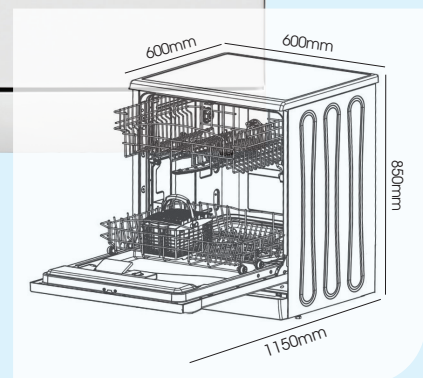

Our latest addition. Inspiring designs for New Zealand kitchens.

600MM FREESTANDING DISHWASHER ECONOMY, WHITE PD6-PWE-3

- 12 place settings
- 6 Programmes
- Delayed Start
- Child Lock
- Easy to use controls
- Flood protection Safety
- Water Rating: 4 star (11.8L)
- Energy Rating: 3 star (274kWh)
- Noise: 52dB

Impressive 7 Year Warranty

Note: 7 year warranty is for domestic use only.
For more information visit www.parmco.co.nz

AVAILABLE NOW

Ask your local Parmco representative for pricing.

PARMCO

Inspiring kitchens, entertaining homes