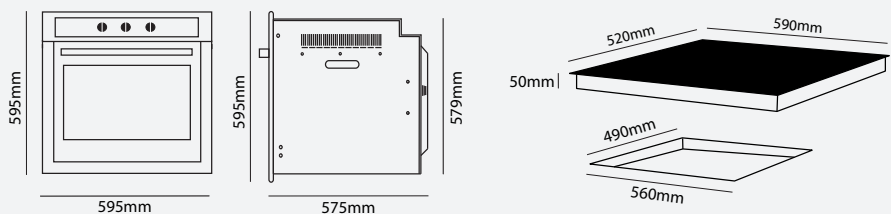

COOKTOP

600MM 4 ELEMENT
BLACK CERAMIC

HO36BC4

- 9 Power Settings
- 5 Heating Zones
- Heat Indicators
- Touch Control
- Child Lock
- 7 Year Warranty

This Parmco Combo is perfect for your kiwi home. The 600mm built-in oven provides a large 80L usable capacity to fit a family size roast or any other large dish. Removable side racks and removable inner door glass make cleaning super easy. Combined with the 600mm Black Ceramic cooktop, this Parmco PPB5C Pack is made to suit perfectly as a combo buy.