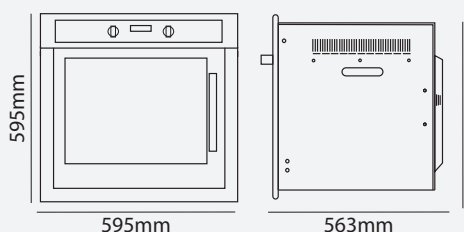

Your side answer.
Life is busy and time
in demand.

Oven

600MM SIDE OPENING
7 FUNCTIONS
STAINLESS STEEL

PPOV-6S-SIDE-1

- 7 Functions
- 56L Capacity
- Electric Oven
- Reversible Door left or right hand opening
- Touch Timer / Control Knobs
- Triple Glazed Door
- Electronic Timer
- Energy Efficiency: European A-level

The side door offering..

The stainless steel PPOV-6S-SIDE-1 oven is 600mm wide with 7 functions and a 56-litre capacity. It features an electronic timer, removable side racks, The unique side-opening door offers improved access in compact kitchens, maximizing available workspace.