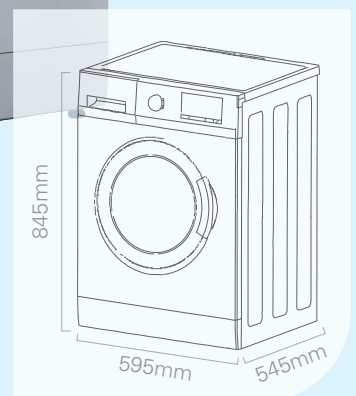

Our latest addition. Inspiring designs for New Zealand laundry.

FRONTLOAD WASHING MACHINE 8KG WHITE PW-F8-W

- 60cm wide
- 15 Programmes
- LED Display
- Door lock • Child lock
- Auto balance system
- Anti-foam control
- Overflow control
- Delay timer
- Digital countdown indicator
- Energy rating: 4 stars
- Water rating: 4 stars