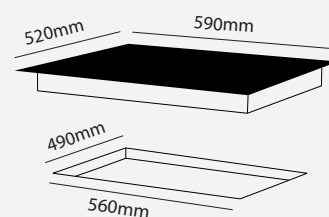

600MM INDUCTION FRAMELESS TOUCH CONTROL COOKTOP

HX-2-6NF-INDUCT COOKTOP

- 9 Power Settings
- 4 Heating Zones
- Induction Hob
- Touch Slider Control
- Child Lock
- Turbo Boost
- Heat Indicators
- 7 Year Warranty

This Parmco Combo is perfect for your kiwi home. The 600mm built-in oven provides a large 76L usable capacity to fit a family size roast or any other large dish. Removable side racks and removable inner door glass make cleaning super easy. Combined with the 600mm Induction cooktop, this Parmco 1-1 Pack is made to suit perfectly as a combo buy.