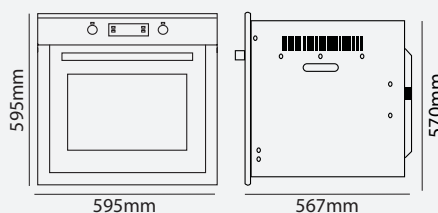

600MM INDUCTION FRAMELESS TOUCH CONTROL COOKTOP

HX-2-6NF-INDUCT COOKTOP

- 9 Power Settings
- 4 Heating Zones
- Induction Hob
- Touch Slider Control
- Child Lock
- Turbo Boost
- Heat Indicators
- 7 Year Warranty

This Parmco Combo is perfect for your kiwi home. The 600mm built-in oven provides a large 76L usable capacity to fit a family size roast or any other large dish. Removable side racks and removable inner door glass make cleaning super easy. Combined with the 600mm Induction cooktop, this Parmco 1-1 Pack is made to suit perfectly as a combo buy.