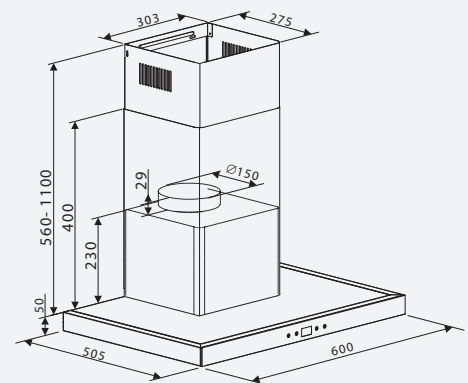

Impressive 7 Year Warranty

Note: 7 year warranty is for domestic use only.
For more information visit www.parmco.co.nz

PARMCO

Inspiring kitchens, entertaining homes