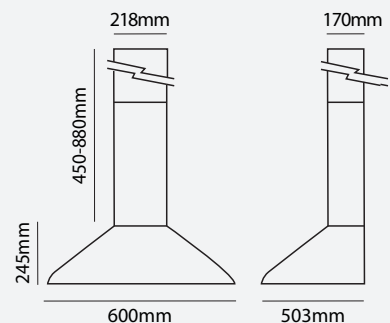

Your Ventilation answer.
A healthy home creates
a happy kiwi home.

Rangehood Canopy

600MM, 1000M3H
WHITE, LED

RC6W1000

- Pyramid Style Rangehood
- 3 Speed Settings
- Air Movement Capacity 1000m3/hr
- Full width removable grease filters
- Aluminium Filters
- Push Button Controls
- LED Lights
- 150mm Ducting
- Noise 68db
- 7 Year Warranty

A smart clean, healthy solution.

This sleek, user-friendly easy-to-use control panel lets you choose from multiple fan speeds, switch on bright LED lighting, and clean the dishwasher-safe aluminum grease filters with minimal effort.

Impressive 7 Year Warranty

Note: 7 year warranty is for domestic use only.
For more information visit www.parmco.co.nz

PARMCO

Inspiring kitchens, entertaining homes