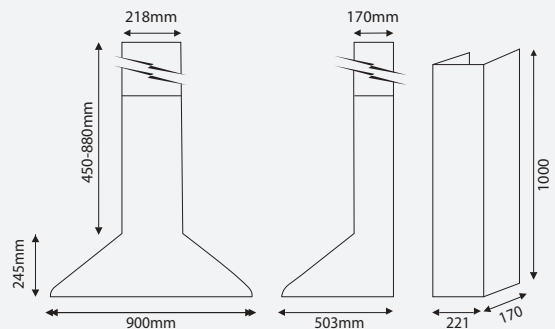

Your Ventilation answer.
A healthy home creates
a happy kiwi home.

Rangehood Canopy

900MM, 1000M3H
STAINLESS

RC9S1000

- 3 Speed Settings
- 1000m3/hr Air Movement Capacity
- Removable Aluminium Mesh Filters
- LED Lights
- Push Button
- Noise 68db
- Ducting 150mm
- Remote Motoring Option
- Extendable Chimney Cover
- 900mm x 503x 695-1125mm max
- 7 Year Warranty