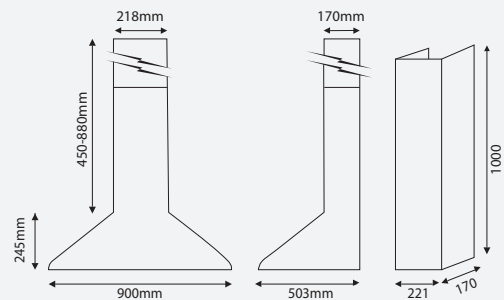

Your Ventilation answer.
A healthy home creates
a happy kiwi home.

Rangehood Canopy

900MM, 700M3H
STAINLESS, LED

RC9S700

- Pyramid Style Rangehood
- 3 Speed Settings
- Air Movement Capacity 700m3/hr
- Full width removable grease filters
- Extendable Chimney Cover
- Aluminium Filters
- Push Button Controls
- LED Lights
- 150mm Ducting
- Noise 56db
- 7 Year Warranty