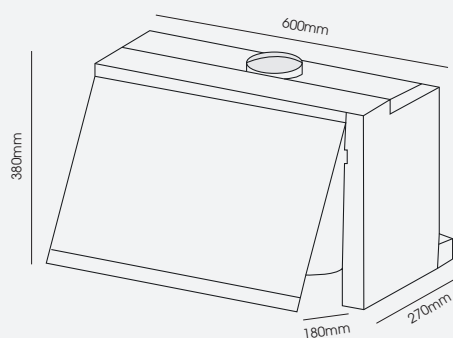

Your Ventilation answer.
A healthy home creates
a happy kiwi home.

Tilta Stepped Back Rangehood

600MM, 1000M3H
WHITE LED

T1-6-3L

- Stepped Back
- 3 Speed Settings
- 450m³/hr Air Movement Capacity
- Removable Filters
- LED Lights
- Slide Controls
- Noise 64db
- 600mm x 380mm x 270mm