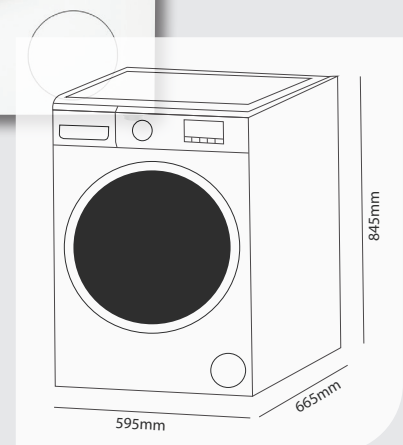

Our latest addition. Inspiring designs for New Zealand Laundries

WASHER / DRYER 10KG WASHER 6KG CONDENSOR DRYER WD106WF

- Washer Capacity 10KG
- Dryer Capacity 6KG
- 15 Programmes
- Delay Start Function
- Child Lock
- 1HR Wash & Dry Function
- Washer Energy Rating 361kWh (4 Star)
- Dryer Energy Rating 266kWh (2 star)
- Water Rating 101L per wash (4 star)