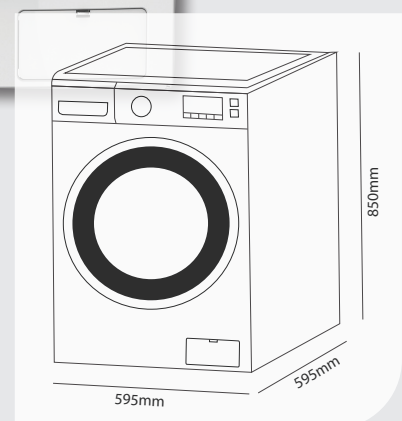

Our latest addition. Inspiring designs for New Zealand Laundries

WASHER / DRYER 10KG WASHER 7KG CONDENSOR DRYER WD107WF

- Washer Capacity 10KG
- Dryer Capacity 7KG
- 16 Programmes
- Anticrease Function
- Delay Start Function
- Child Lock
- Speed Dry Function
- 1HR Wash & Dry Function
- Washer Energy Rating 260kWh (3 Star)
- Dryer Energy Rating 487kWh (3.5 star)
- Water Rating 100L per wash (4 star)

Impressive 7 Year Warranty

Note: 7 year warranty is for domestic use only.
For more information visit www.parmco.co.nz

AVAILABLE NOW

Ask your local Parmco representative for pricing.

PARMCO

Inspiring kitchens, entertaining homes