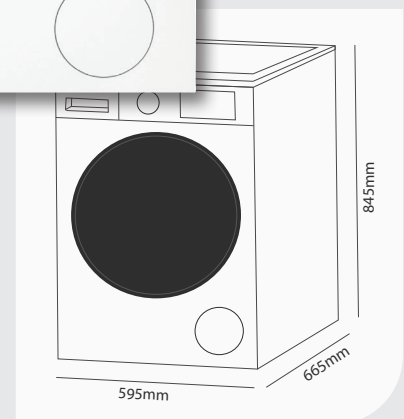

## 10KG WASHING MACHINE FRONTLOAD WHITE WM10WF02

- Total Capacity 10KG
- 16 Programmes
- Mute Washing
- Delay Start Function
- Child Lock
- Energy Rating 366kWh (4 star)
- Water Rating 101L per wash (4 star)
- 7 Year Warranty