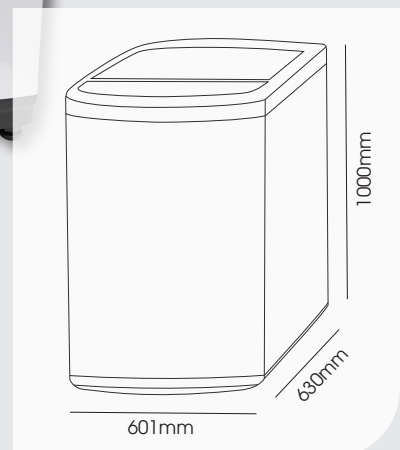

Our latest addition. Inspiring designs for New Zealand Laundrys

10KG TOP LOADER WASHING MACHINE WM10WT

- Total Capacity 10KG
- 8 Programmes
- Child Lock
- Delay Start Function
- Auto Balance System
- Drum Clean System
- Auto Power Off
- Water Blow Pulsator
- Energy Rating 772kWh (2 star)
- Water Rating 136L per wash (3 star)