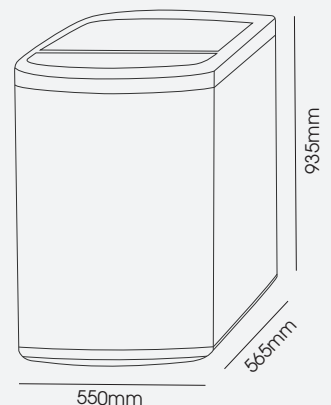

Exceptional ability Let the Top loader do all the work for you.

Washing Machine 7KG TOP LOADER WHITE

WM7WT02

- Total Capacity 7KG
- 8 Programmes
- Child Lock
- Delay Start Function
- Auto Balance System
- Drum Clean System
- Auto Power Off
- Water Blow Pulsator
- Energy Rating 395kWh (3 star)
- Water Rating 86L per wash (3.5 star)