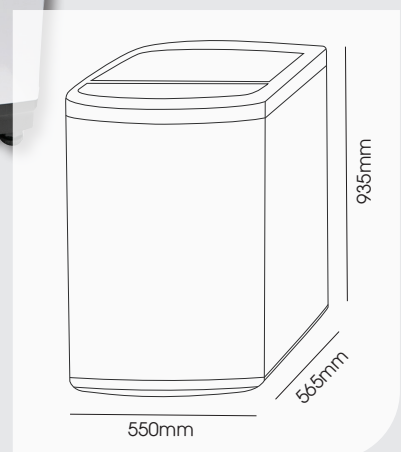

## 7KG TOP LOADER WASHING MACHINE WM7WT

- Total Capacity 7KG
- 8 Programmes
- Child Lock
- Delay Start Function
- Auto Balance System
- Drum Clean System
- Auto Power Off
- Water Blow Pulsator
- Energy Rating 489kWh (2 star)
- Water Rating 92L per wash (3 star)