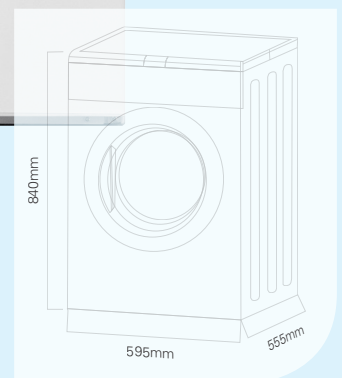

Our latest addition. Inspiring designs for New Zealand laundry.

7KG SENSOR REVERSIBLE TUMBLE DRYER PT-F7-R

- 4 Programmes
- Energy rating: 2 stars
- Anti-crease function
- 3 Dryness Levels
- Automatic Cooling Function
- Reversible - Wall Mounted or upside down
- Front Vented
- Child Lock
- 840mm x 595mm x 555mm