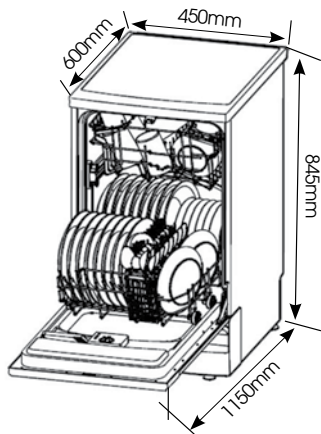

Dishwasher specs

COMPACT

Compact 450 Dishwasher
PD45-SLIM-W-1 / PD45-SLIM-SS-2