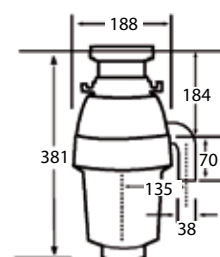

MID DUTY WASTE DISPOSAL GD-3

1/2 Horse Power - mid duty

ACCESSORIES GD-AIRSWITCH

The GD-Airswitch is the safe way to operate your waste disposal, even with wet hands. Unlike an electrical switch, the air switch can be installed right next to your taps or around the wet area of your sink.