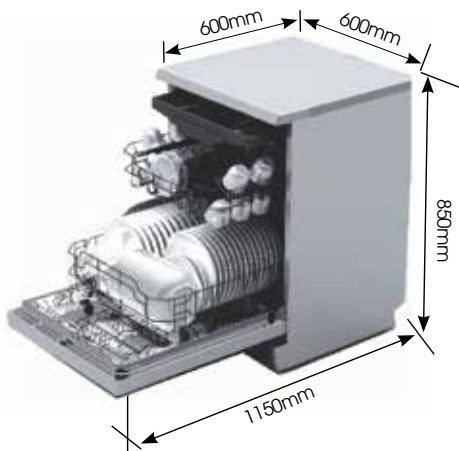

Dishwasher specs

COMPACT

Compact 450 Dishwasher
PD45-SLIM-W-1 / PD45-SLIM-SS-2

INTEGRATED

Integrated Dishwasher
PD6-PIT-2

DIGITAL & FREESTANDING

Economy 12 Function Dishwasher
PD6-PWE-2 / PD6-PSE-2

Digital 15 Function Dishwasher
PD6-PSL-2/ PD6-PWL-1

14 Function Dishwasher
PD6-PWDF-2 / PD6-PSDF-2

Image may vary slightly from actual product.
Images are displayed for measurement purposes only.

Waste disposal units

Reduced waste in landfills and recycling of waste is easy with the Parmco range of waste disposers and bins. Powerful, quiet and sturdy disposers will tackle food scrap items that others cannot.