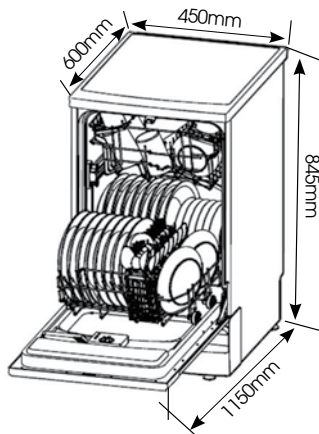

Dishwasher specs

COMPACT

Compact 450 Dishwasher
PD45-SLIM-W-1 / PD45-SLIM-SS-2