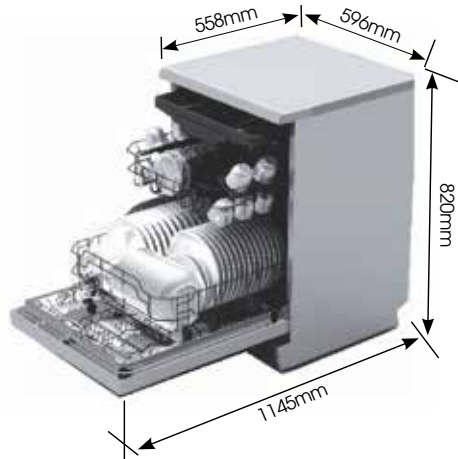

Dishwasher specs

COMPACT

Compact 450 Dishwasher
PD45-SLIM-W-1 / PD45-SLIM-SS-2

INTEGRATED

Integrated Dishwasher
PD6-PIT-2

DIGITAL & FREESTANDING

Economy 12 Function Dishwasher
PD6-PWE-2 / PD6-PSE-2

Digital 15 Function Dishwasher
PD6-PSL-2/ PD6-PWL-1

14 Function Dishwasher
PD6-PWDF-2 / PD6-PSDF-2

Image may vary slightly from actual product.
Images are displayed for measurement purposes only.

Waste disposal units

Reduced waste in landfills and recycling of waste is easy with the Parmco range of waste disposers and bins. Powerful, quiet and sturdy disposers will tackle food scrap items that others cannot.