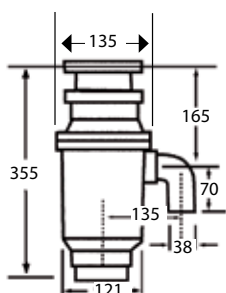

14 Function Dishwasher
PD6-PWDF-2 / PD6-PSDF-2

Image may vary slightly from actual product.
Images are displayed for measurement purposes only.

Waste disposal units

Reduced waste in landfills and recycling of waste is easy with the Parmco range of waste disposers and bins. Powerful, quiet and sturdy disposers will tackle food scrap items that others cannot.