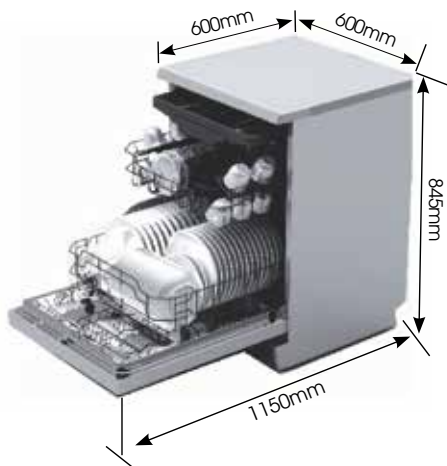

Dishwasher specs

COMPACT

Compact 450 Dishwasher
PD45-SLIM-W-1 / PD45-SLIM-SS-2

INTEGRATED

Integrated Dishwasher
PD6-PIT-2

DIGITAL & FREESTANDING

Economy 12 Function Dishwasher
PD6-PWE-2 / PD6-PSE-2

Digital 15 Function Dishwasher
PD6-PSL-2/ PD6-PWL-1