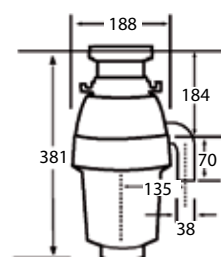

MAGNO MID DUTY WASTE DISPOSAL GD-3

1/2 Horse Power - mid duty

ACCESSORIES GD-AIRSWITCH

The GD-Airswitch is the safe way to operate your waste disposal, even with wet hands. Unlike an electrical switch, the air switch can be installed right next to your taps or around the wet area of your sink.