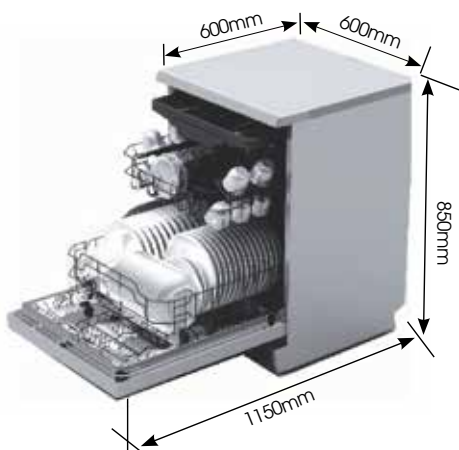

14 Function Dishwasher
PD6-PWDF-2 / PD6-PSDF-2

Image may vary slightly from actual product.
Images are displayed for measurement purposes only.

Waste disposal units

Reduced waste in landfills and recycling of waste is easy with the Parmco range of waste disposers and bins. Powerful, quiet and sturdy disposers will tackle food scrap items that others cannot.