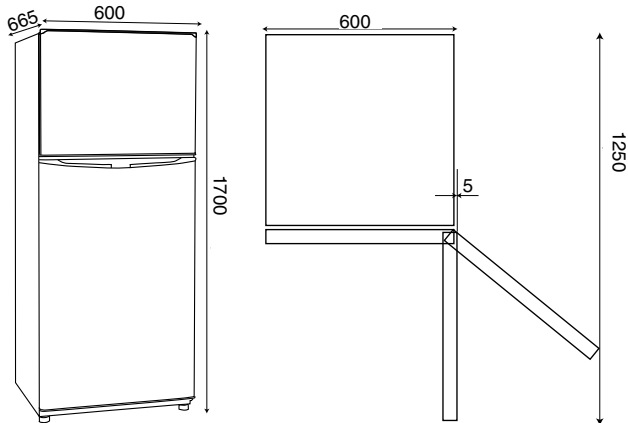

Fridge and Laundry Specs

Single Door 366L Fridge Freezer
FR-366STM-FF