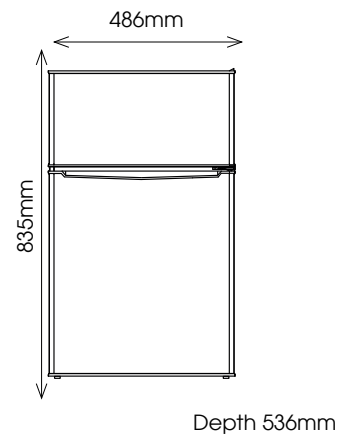

Underbench 88L Fridge Freezer
FR-88W-UBF