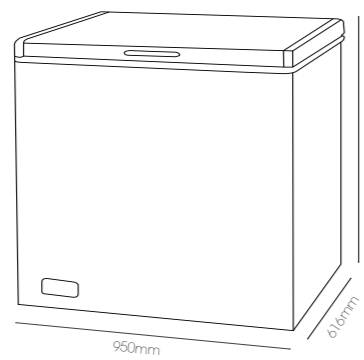

86L

BOTTOM MOUNT FRIDGE FREEZER
FR253SBMFF

253L

SINGLE DOOR FRIDGE FREEZER
FR362STMFF

362L

	FR86WUBFF	FR253SBMFF	FR362STMFF
TOTAL CAPACITY:	86L	253L	362L
FRIDGE CAPACITY:	64L	100L	268L
FREEZER CAPACITY:	22L	153L	94L
ENERGY RATING:	186kWh (2.5 star)	334 kWh (3 star)	436 kWh (2.5 star)
TEMPERATURE CONTROL:	Mechanical	Electronic	Electronic
FRIDGE INTERNAL LIGHT:	✓	✓	✓
REVERSIBLE DOOR:	✓	✓	✓

Refrigeration specifications

86L Fridge Freezer
Underbench
FR86WUBFF

253L Fridge Freezer
Bottom Mount
FR253SBMFF

362L Fridge Freezer
Single Door
FR362STMFF

145L Chest Freezer
CHF-145

251L Chest Freezer
CHF-251