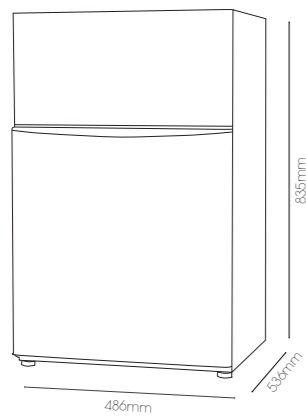

86L

BOTTOM MOUNT FRIDGE FREEZER
FR253SBMFF

253L

SINGLE DOOR FRIDGE FREEZER
FR362STMFF

362L

	FR86WUBFF	FR253SBMFF	FR362STMFF
TOTAL CAPACITY:	86L	253L	362L
FRIDGE CAPACITY:	64L	100L	268L
FREEZER CAPACITY:	22L	153L	94L
ENERGY RATING:	186kWh (2.5 star)	334 kWh (3 star)	436 kWh (2.5 star)
TEMPERATURE CONTROL:	Mechanical	Electronic	Electronic
FRIDGE INTERNAL LIGHT:	✓	✓	✓
REVERSIBLE DOOR:	✓	✓	✓

Chest Freezers

CHEST FREEZER
CHF-145

145L

CHEST FREEZER
CHF-251

251L

CHEST FREEZER
CHF-380

380L

	CHF-145	CHF-251	CHF-380
TOTAL CAPACITY:	145L	251L	380L
COOLING TECHNOLOGY:	Direct Cooling	Direct Cooling	Direct Cooling
NOISE:	42dB	42dB	42dB
DIMENSIONS:	700x550x850	950x616x850	1300x700x850
TEMPERATURE CONTROL:	Mechanical	Mechanical	Electronic
WATER DISPOSAL DEVICE:	✓	✓	✓
WIRE BASKET:	✓	✓	✓
ENERGY RATING:	3 star	3 star	2.5 star

Refrigeration specifications

86L Fridge Freezer
Underbench
FR86WUBFF

253L Fridge Freezer
Bottom Mount
FR253SBMFF

362L Fridge Freezer
Single Door
FR362STMFF

145L Chest Freezer
CHF-145

251L Chest Freezer
CHF-251